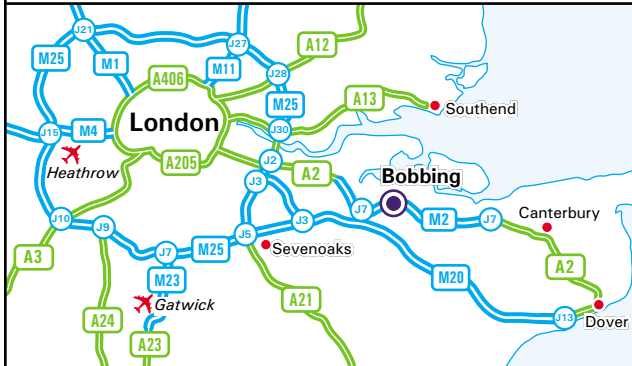

### From the M25 Clockwise

- Leave the M25 at junction 2 and join the A2 towards Canterbury and continue onto the M2.
- Leave the M2 at junction 5 to join the A249 towards Sittingbourne.
- Leave the A249 at the next junction.
- At the roundabout at the top of the slip road, take the second exit onto Bobbing Hill.
- We are located on the right hand side (see inset).

### From the M25 Anticlockwise

- Leave the M25 at junction 5 to join the M26 towards Maidstone.
- Continue onto the M20, leaving this motorway at junction 7 onto the A249 towards Sheerness.
- Pass under the M2 and then leave the A249 at the next junction.
- At the roundabout at the top of the slip road, take the second exit onto Bobbing Hill.
- We are located on the right hand side (see inset).

### From the M2

- Leave the M2 at junction 5 and then follow directions above "From M25 Clockwise" - point two.

### By Train

- Sittingbourne is the nearest mainline station from which taxis are available.
- For further information on train times and fares, please call the National Rail Enquiry Line on 08457 48 49 50.